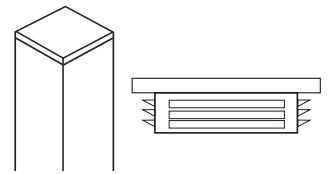

Post Dimensions: 50 x 50mm

FREE top cap included with each post

Base Plated Post

Available in Satin Black

1300mm post: **GVTUBULAR006**

1600mm post: **GVTUBULAR007**

1.8mm Wall Thickness

Alloy 6063-T6

Available In Satin Black

Post Dimensions: 50 x 50mm

FREE top cap included with each post

Flat Top Cap

Black Nylon

Order Code: **GVTUBULAR010**

50 x 50mm square flat top cap

Internal fit

Black nylon

Horizontal Brackets

Available in Satin Black

Order Code: **GVTUBULAR008**

Suitable for 38 x 25mm rail

Allows for horizontal rail adjustment

2x fixing holes

Pack includes 4x brackets & 10x self tapping tek screws