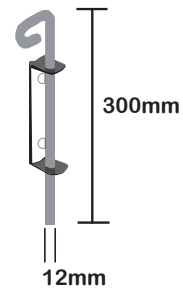

Post Dimensions: 50 x 50mm

FREE top cap included with each post

Base Plated Post

Available in Satin Black

1300mm post: **GVTUBULAR006**

1600mm post: **GVTUBULAR007**

1.8mm Wall Thickness

Alloy 6063-T6

Available In Satin Black

Post Dimensions: 50 x 50mm

FREE top cap included with each post

Flat Top Cap

Black Nylon

Order Code: **GVTUBULAR010**

50 x 50mm square flat top cap

Internal fit

Black nylon

Horizontal Brackets

Available in Satin Black

Order Code: **GVTUBULAR008**

Suitable for 38 x 25mm rail

Allows for horizontal rail adjustment

2x fixing holes

Pack includes 4x brackets & 10x self tapping tek screws

Vertical Bracket

Available in Black nylon

Order Code: **GVTUBULAR009**

Suitable for 38 x 25mm rail

Allows for vertical rail adjustment

2x fixing holes

300mm Drop Bolt

Black