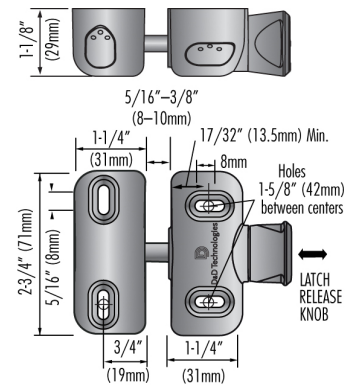

Face mount latch LOCKABLE

Can be retrofitted to previously fitted standard side pull installations
Key lockable
Adjusts horizontally & vertically
D&D limited lifetime warranty
Black polymer
Supplier code: MLSPS2L

Order Code: **GVTUBULAR021**