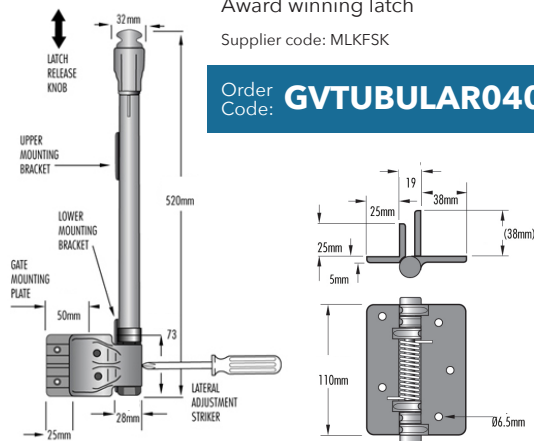

Fencing accessories

D&D Technologies
Hi-Performance Hardware

Magna latch with KWIK fit hinge pair

Kit includes D&D top pull Magna Latch & 2x KWIK fit hinges

Self closing fixed tension hinges

Rated for gates up to 20kG

Magnetically triggered latching lockable latch

Award winning latch

Supplier code: MLKFSK

Order Code: **GVTUBULAR040**

D&D Technologies
Hi-Performance Hardware

Magna latch with TRU close hinge pair

Kit includes D&D top pull Magna Latch & 2x TRU Close hinges

Patented tension adjustable hinges

Rated for gates up to 25kG

Magnetically triggered latching lockable latch

Award winning latch

Supplier code: MTSTDKS2CAP

Order Code: **GVTUBULAR041**

19mm
gap spacing

D&D Technologies
Hi-Performance Hardware

KWIK Fit hinges Fixed tension

Self closing fixed tension hinges

Special fitting legs for ease of alignment with post & gate

Strong polymer & stainless steel

Torsion spring construction

Rated for gates up to 20kG self close