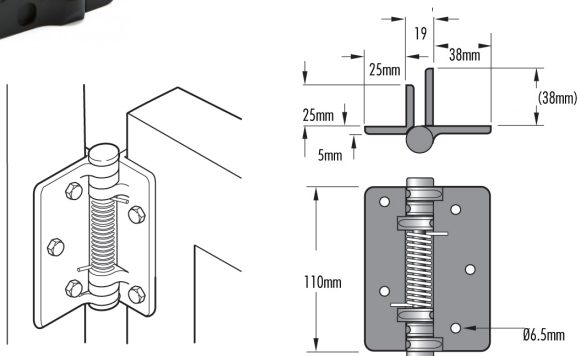

Patented tension adjustable hinges

Rated for gates up to 25kG

Magnetically triggered latching lockable latch

Award winning latch

Supplier code: MTSTDKS2CAP

Order Code: **GVTUBULAR041**

19mm
gap spacing

D&D Technologies
Hi-Performance Hardware

KWIK Fit hinges Fixed tension

Self closing fixed tension hinges

Special fitting legs for ease of alignment with post & gate

Strong polymer & stainless steel

Torsion spring construction

Rated for gates up to 20kG self close

Supplier code: KFS

Order Code: **GVTUBULAR030**

19mm
gap spacing

D | **TRUClose®**

TRU Close hinges Series 3 - Black

New design Tru Close hinges

Features tension adjustment from either end

Strong polymer & stainless steel

Order Code: **GVTUBULAR020**

8-10mm
gap spacing

D&D Technologies
Hi-Performance Hardware

Face mount latch LOCKABLE

Can be retrofitted to previously fitted standard side pull installations
Key lockable
Adjusts horizontally & vertically
D&D limited lifetime warranty
Black polymer
Supplier code: MLSPS2L