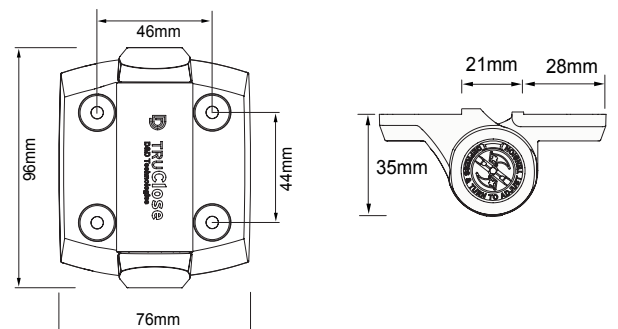

KWIK Fit hinges Fixed tension

Self closing fixed tension hinges

Special fitting legs for ease of alignment with post & gate

Strong polymer & stainless steel

Torsion spring construction

Rated for gates up to 20kG self close

Supplier code: KFS

Order Code: **GVTUBULAR030**

19mm
gap spacing

D | **TRUClose®**

TRU Close hinges Series 3 - Black

New design Tru Close hinges

Features tension adjustment from either end

Strong polymer & stainless steel

No visible fasteners

Limited lifetime warranty

Rated for gates up to 30kG

Supplier code: TCA1S3BT

Order Code: **GVTUBULAR031**

Fencing accessories

13-37mm
gap spacing

D&D Technologies
Hi-Performance Hardware

Order Code: **GVTUBULAR020**

8-10mm
gap spacing

D&D Technologies
Hi-Performance Hardware

Face mount latch LOCKABLE

Can be retrofitted to previously fitted standard side pull installations
Key lockable
Adjusts horizontally & vertically
D&D limited lifetime warranty
Black polymer
Supplier code: MLSPS2L