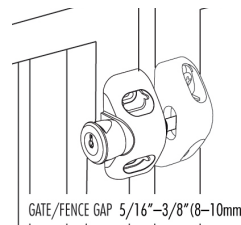

D Latch & Striker

Available in Black

Order Code: **GVTUBULAR022**

Easy to install
Black powder coated aluminium