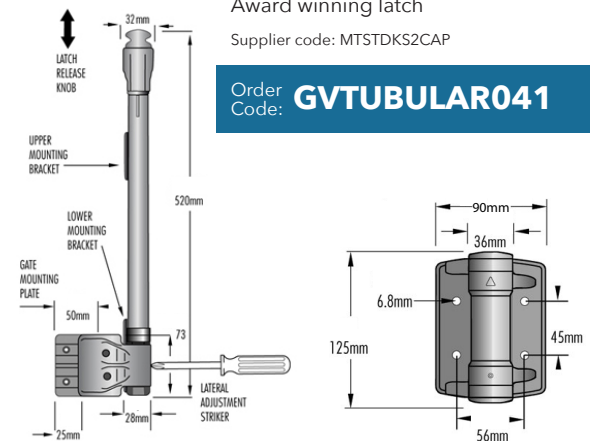

Patented tension adjustable hinges

Rated for gates up to 25kG

Magnetically triggered latching lockable latch

Award winning latch

Supplier code: MTSTDKS2CAP

Order Code: **GVTUBULAR041**

19mm
gap spacing

D&D Technologies
Hi-Performance Hardware

KWIK Fit hinges Fixed tension

Self closing fixed tension hinges

Special fitting legs for ease of alignment with post & gate

Strong polymer & stainless steel

Torsion spring construction

Rated for gates up to 20kG self close

Supplier code: KFS

Order Code: **GVTUBULAR030**

19mm
gap spacing

D | **TRUClose®**

TRU Close hinges Series 3 - Black

New design Tru Close hinges

Features tension adjustment from either end

Strong polymer & stainless steel

Order Code: **GVTUBULAR020**

8-10mm
gap spacing

D&D Technologies
Hi-Performance Hardware

Face mount latch LOCKABLE

Can be retrofitted to previously fitted standard side pull installations
Key lockable
Adjusts horizontally & vertically
D&D limited lifetime warranty
Black polymer
Supplier code: MLSPS2L