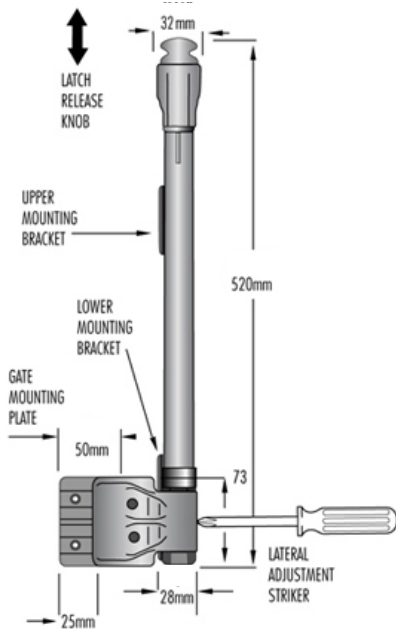

KWIK Fit hinges Fixed tension

Self closing fixed tension hinges

Special fitting legs for ease of alignment with post & gate

Strong polymer & stainless steel

Torsion spring construction

Rated for gates up to 20kG self close

No visible fasteners

Limited lifetime warranty

Rated for gates up to 30kG

Supplier code: TCA1S3BT

Order Code: **GVTUBULAR031**

Fencing accessories

13-37mm
gap spacing

D&D Technologies
Hi-Performance Hardware

Top pull lockable latch kit

Magnetically triggered latching lockable latch
Adjusts horizontally and vertically
Includes adjustable striker plate
D&D limited lifetime warranty
Quick & easy to install
Tested to over 400,000 cycles
Supplier code: MLTPS2BGA

Order Code: **GVTUBULAR020**

8-10mm
gap spacing

D&D Technologies
Hi-Performance Hardware

Face mount latch LOCKABLE

Can be retrofitted to previously fitted standard side pull installations
Key lockable
Adjusts horizontally & vertically
D&D limited lifetime warranty
Black polymer
Supplier code: MLSPS2L